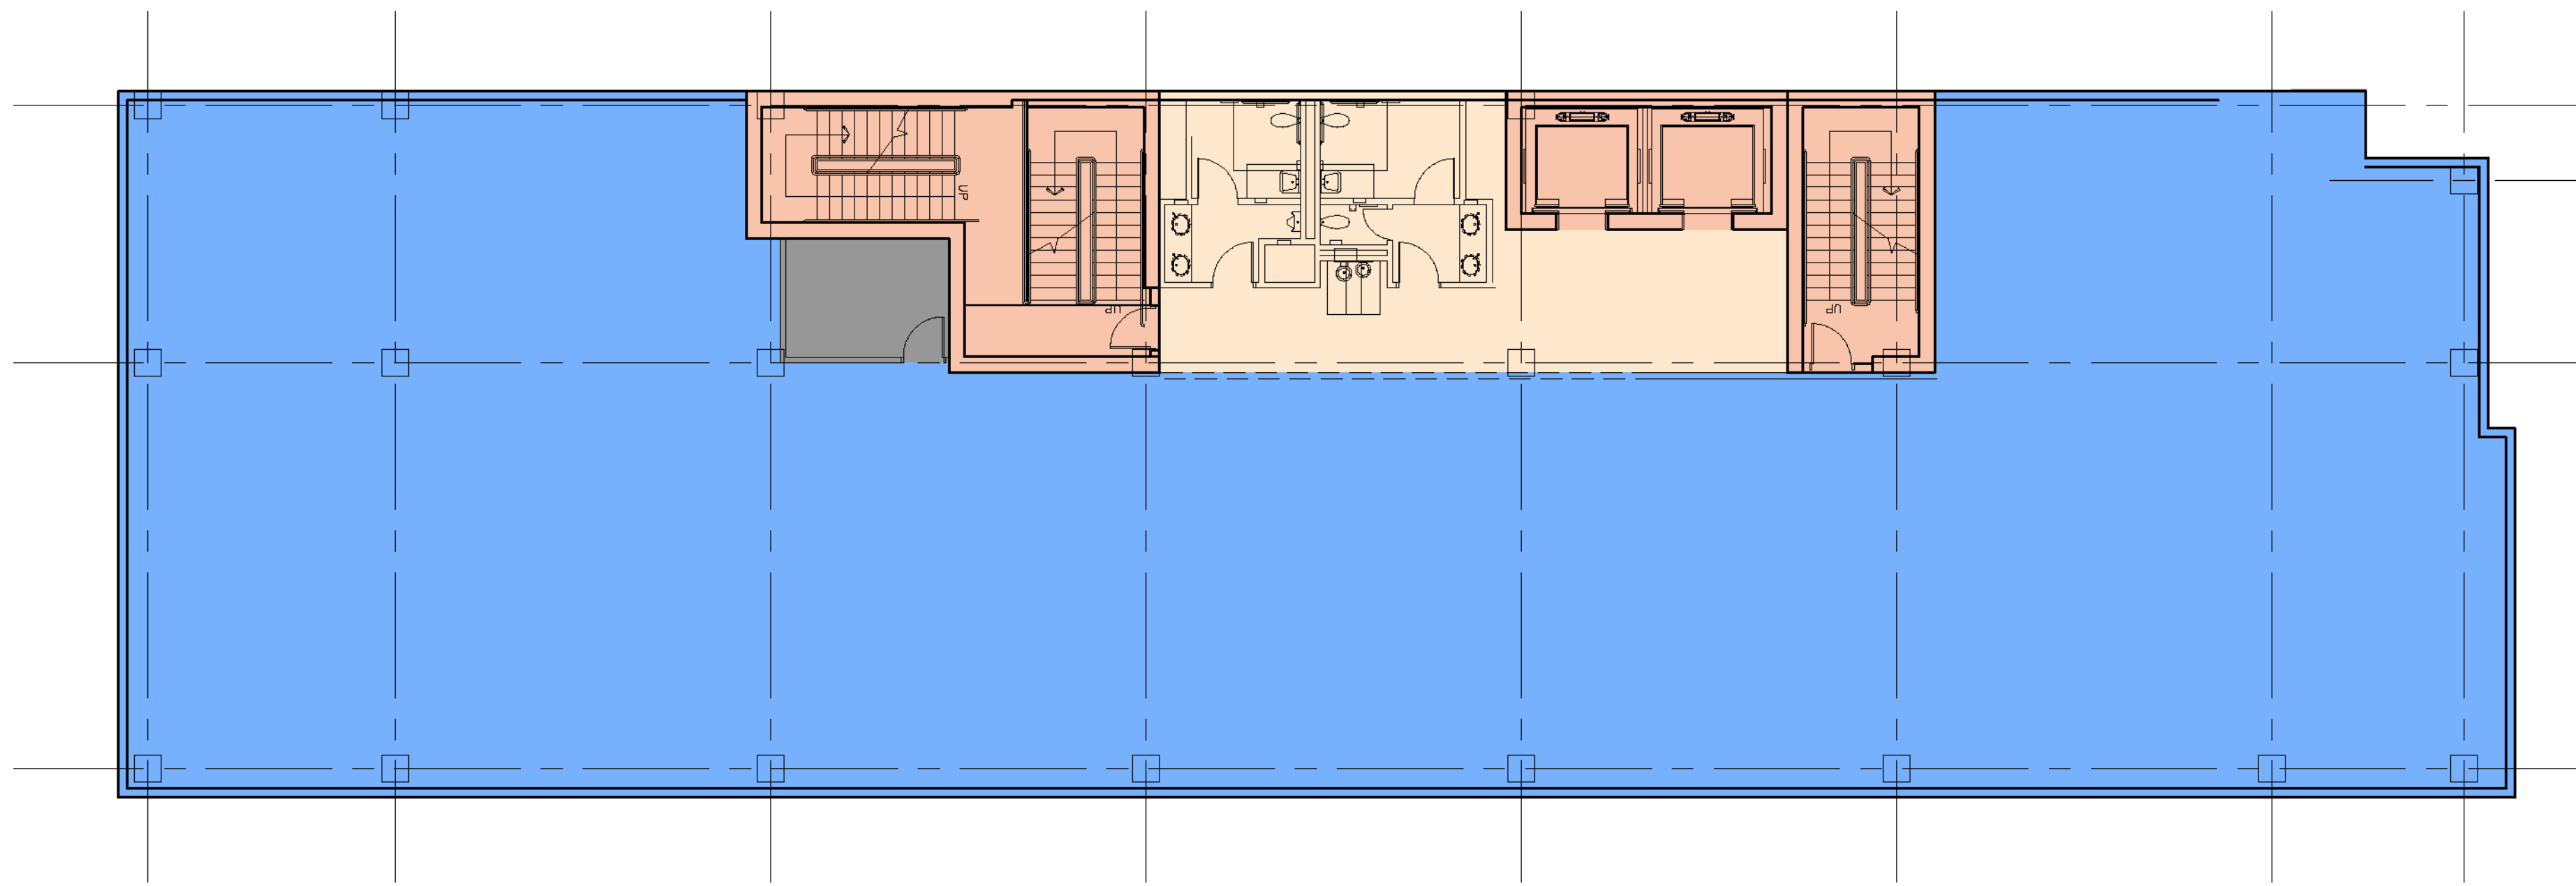

800 N ORANGE

800 N ORANGE

Level - 1

0' 5' 10' 20'

MAY 13, 2008

Baker Barrios Architects

800 N ORANGE

EAST ELEVATION

0' 5' 10' 20'

MAY 13, 2008

#060511.00
Baker
Barrios
Architects

800 N ORANGE

Concept Rendering

MAY 13, 2008

#060511.00
Baker
Barrios
Architects

Architects