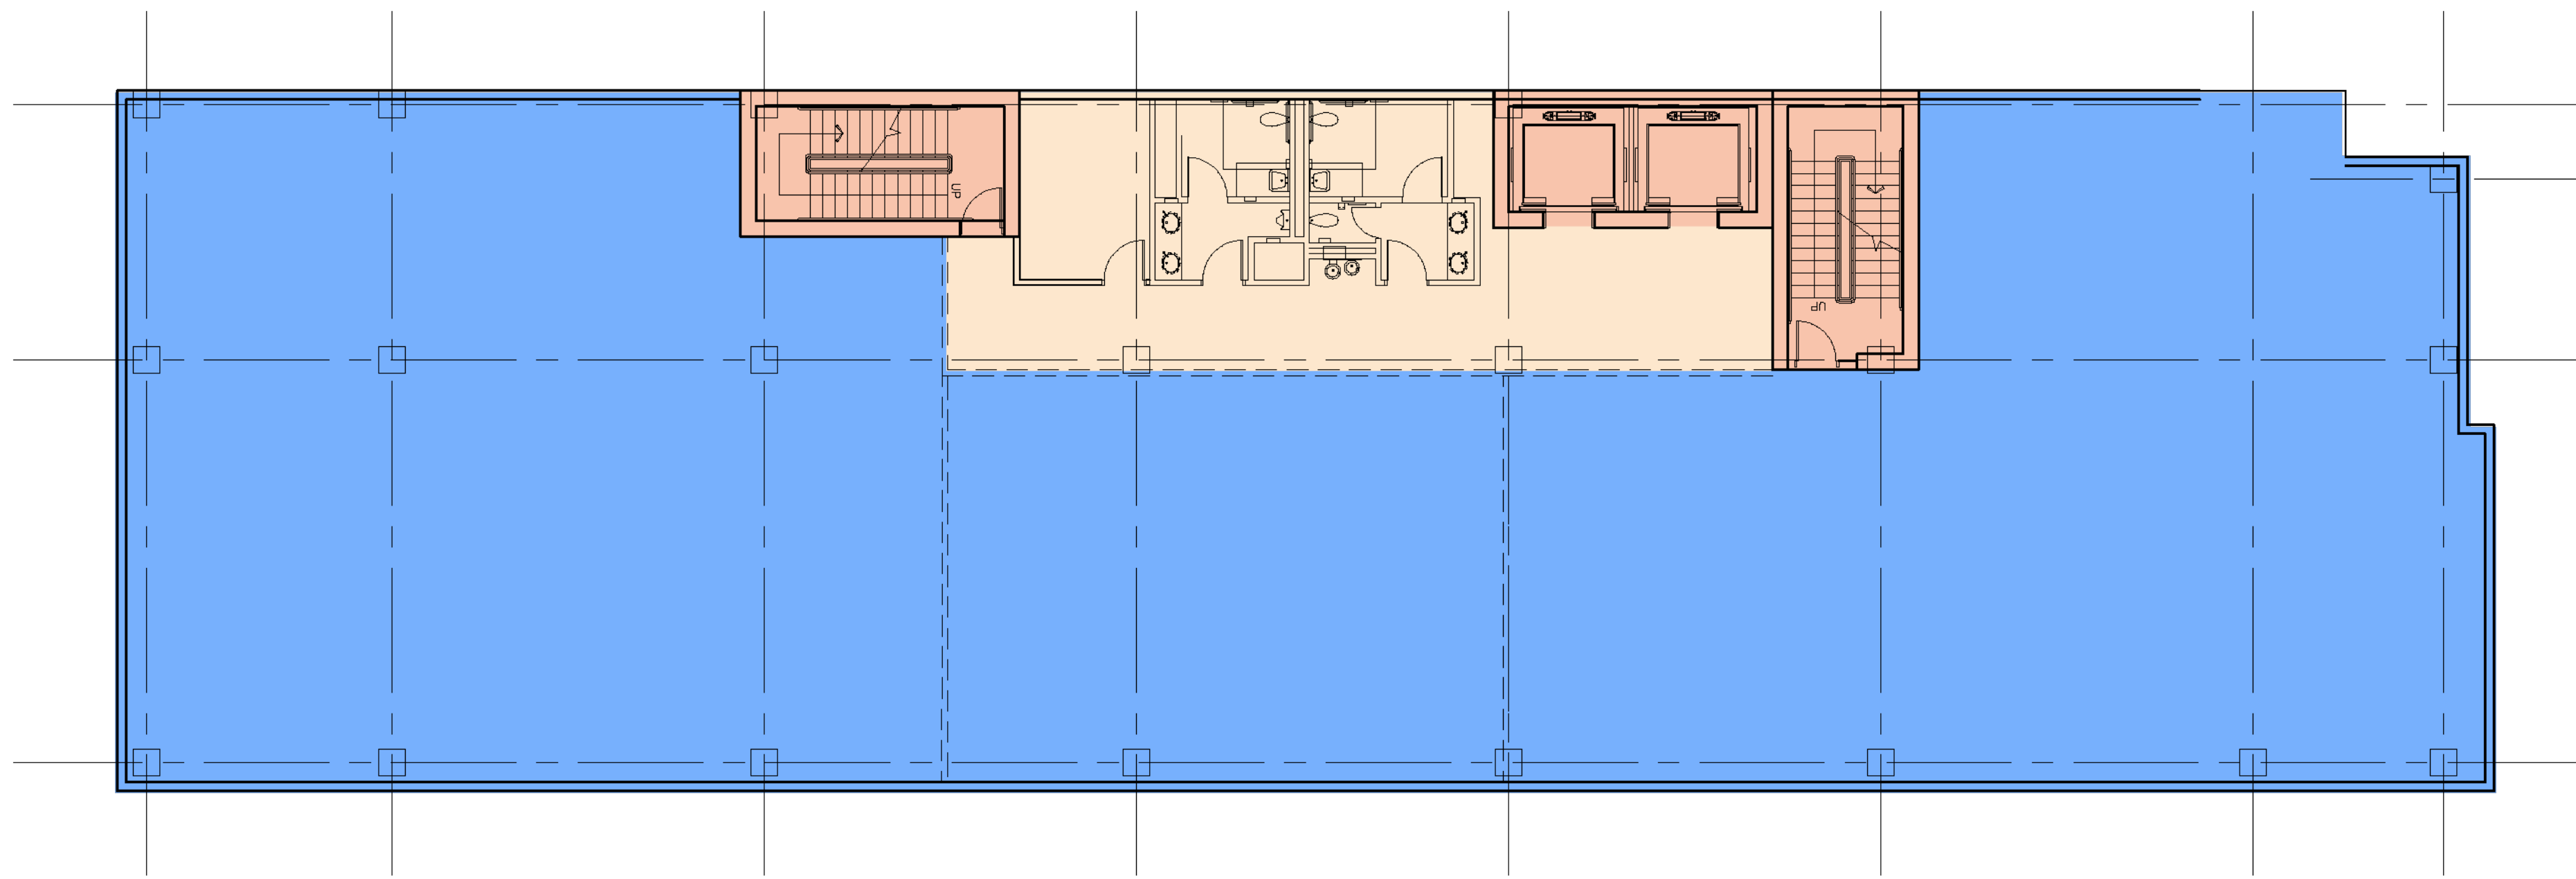

800 N ORANGE

800 N ORANGE

Level - 1

0' 5' 10' 20'

MAY 13, 2008

Baker Barrios Architects

800 N ORANGE

EAST ELEVATION

0' 5' 10' 20'

MAY 13, 2008

#060511.00
Baker
Barrios
Architects

800 N ORANGE

Concept Rendering

MAY 13, 2008

#060511.00
Baker
Barrios
Architects

Architects