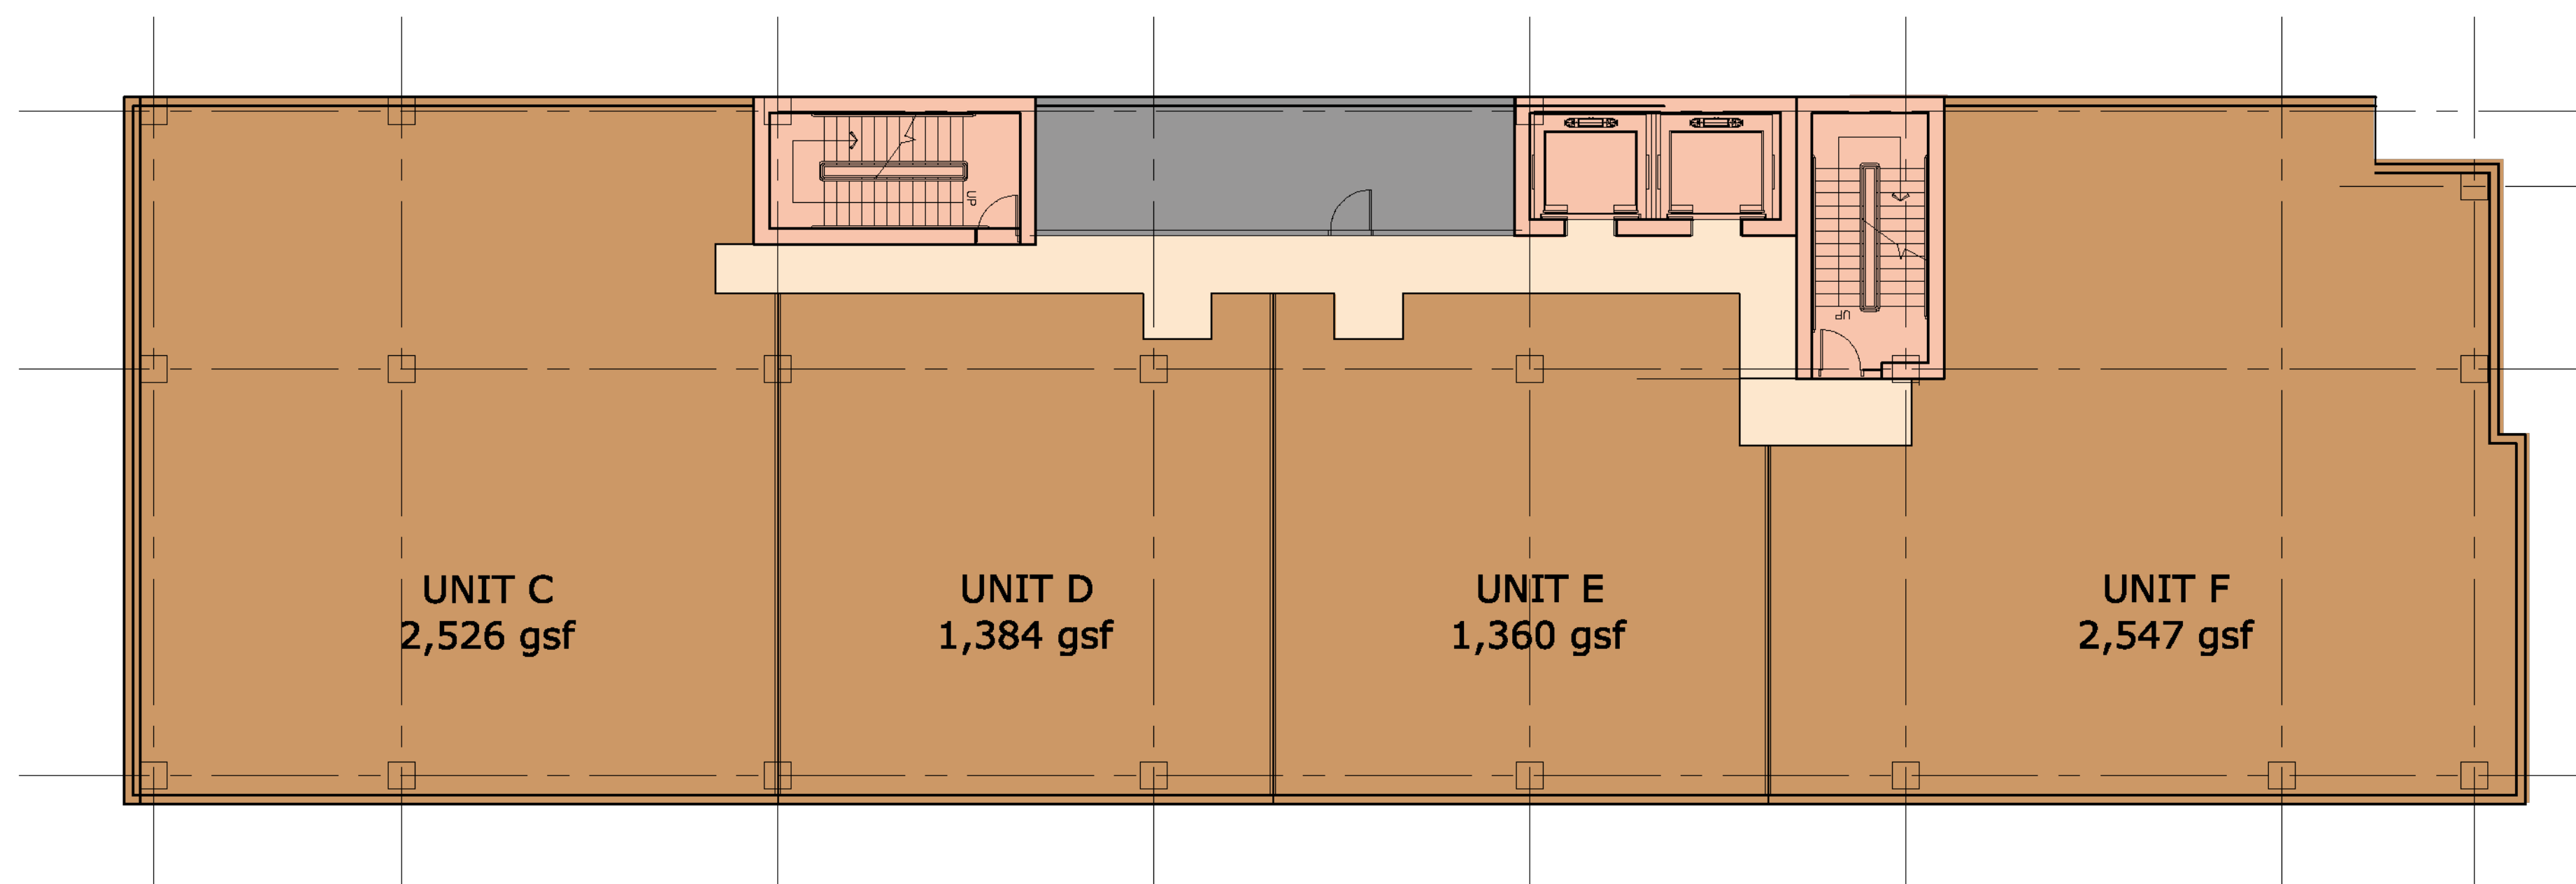

800 N ORANGE

800 N ORANGE

Level - 1

0' 5' 10' 20'

MAY 13, 2008

Baker Barrios Architects

800 N ORANGE

EAST ELEVATION

0' 5' 10' 20'

MAY 13, 2008

#060511.00
Baker
Barrios
Architects

800 N ORANGE

Concept Rendering

MAY 13, 2008

#060511.00
Baker
Barrios
Architects

Architects