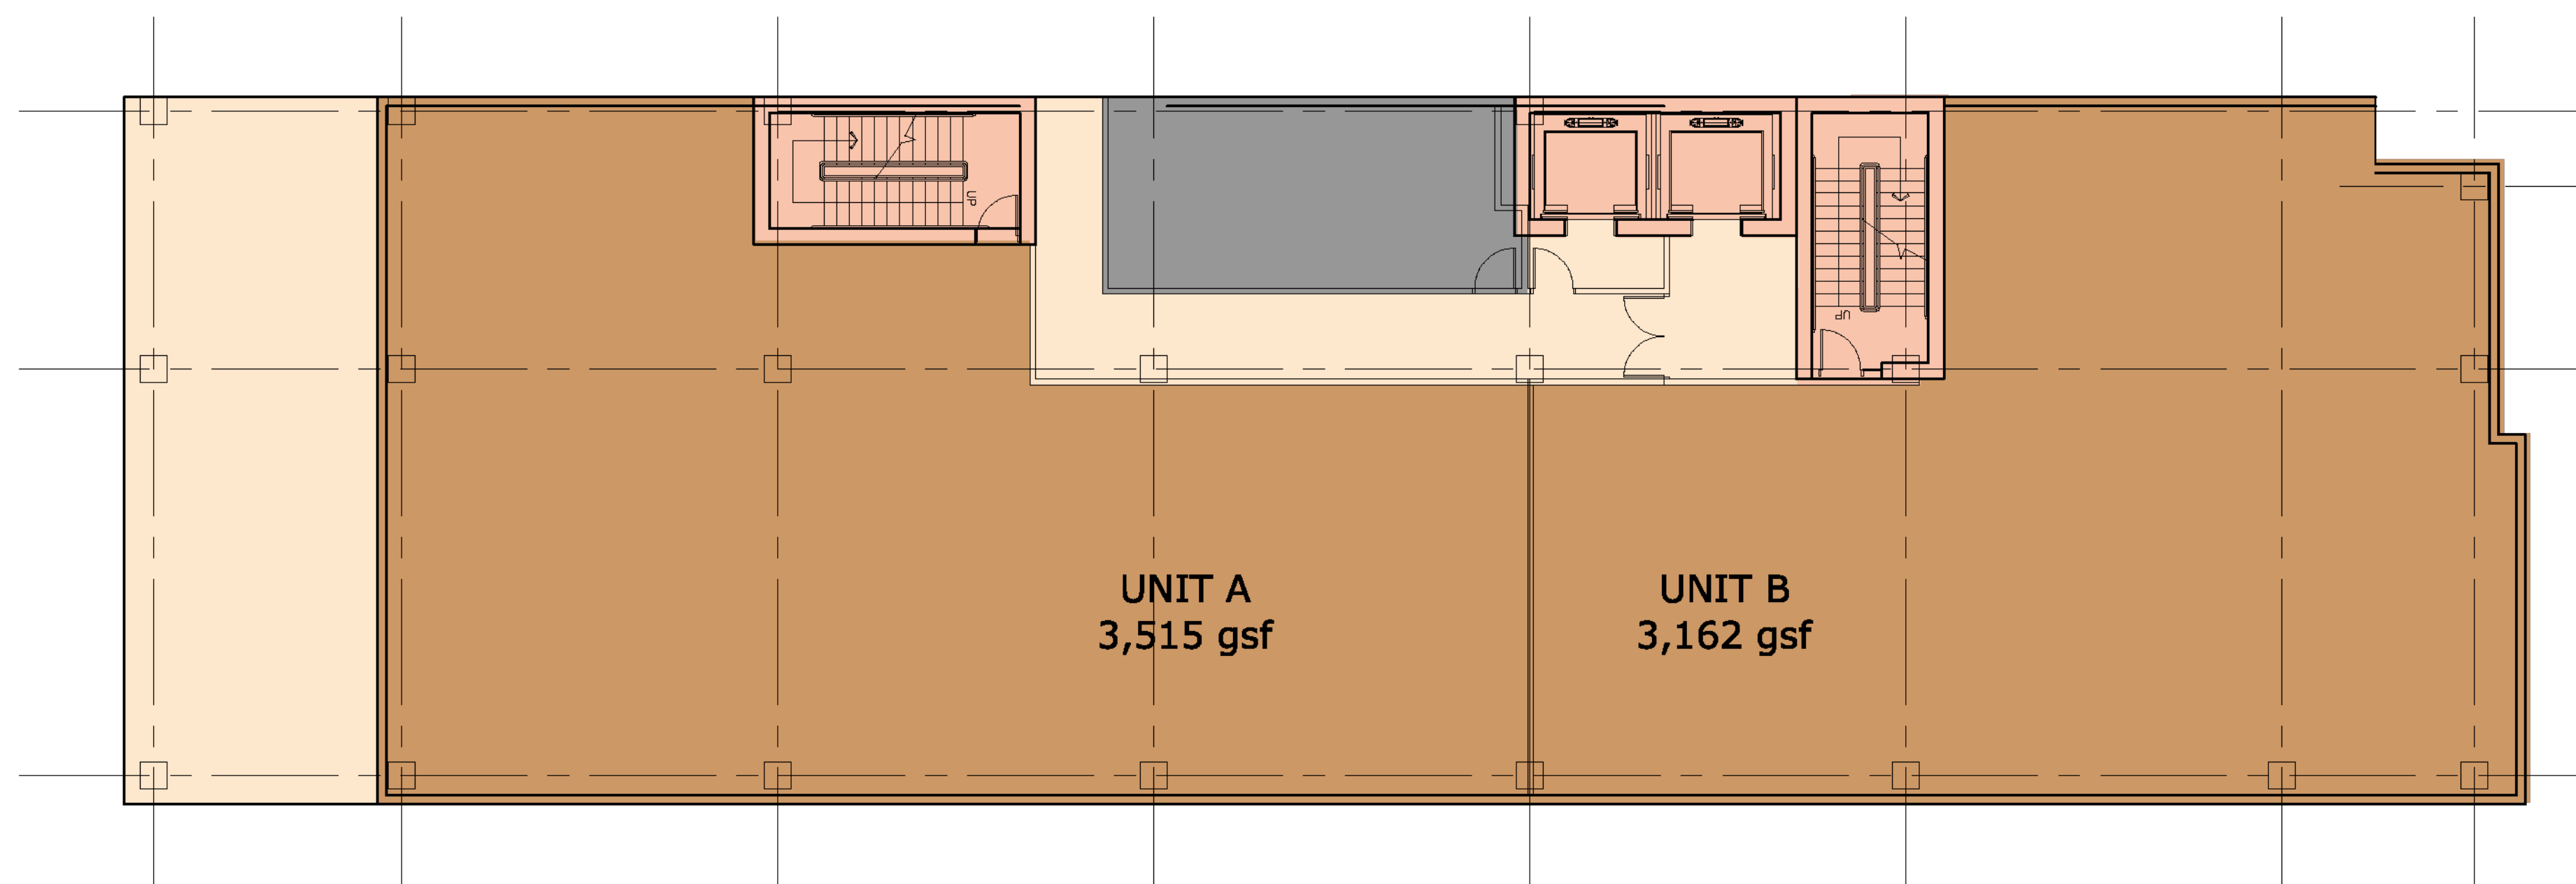

800 N ORANGE

800 N ORANGE

Level - 1

0' 5' 10' 20'

MAY 13, 2008

Baker Barrios Architects

800 N ORANGE

EAST ELEVATION

0' 5' 10' 20'

MAY 13, 2008

#060511.00
Baker
Barrios
Architects

800 N ORANGE

Concept Rendering

MAY 13, 2008

#060511.00
Baker
Barrios
Architects

Architects