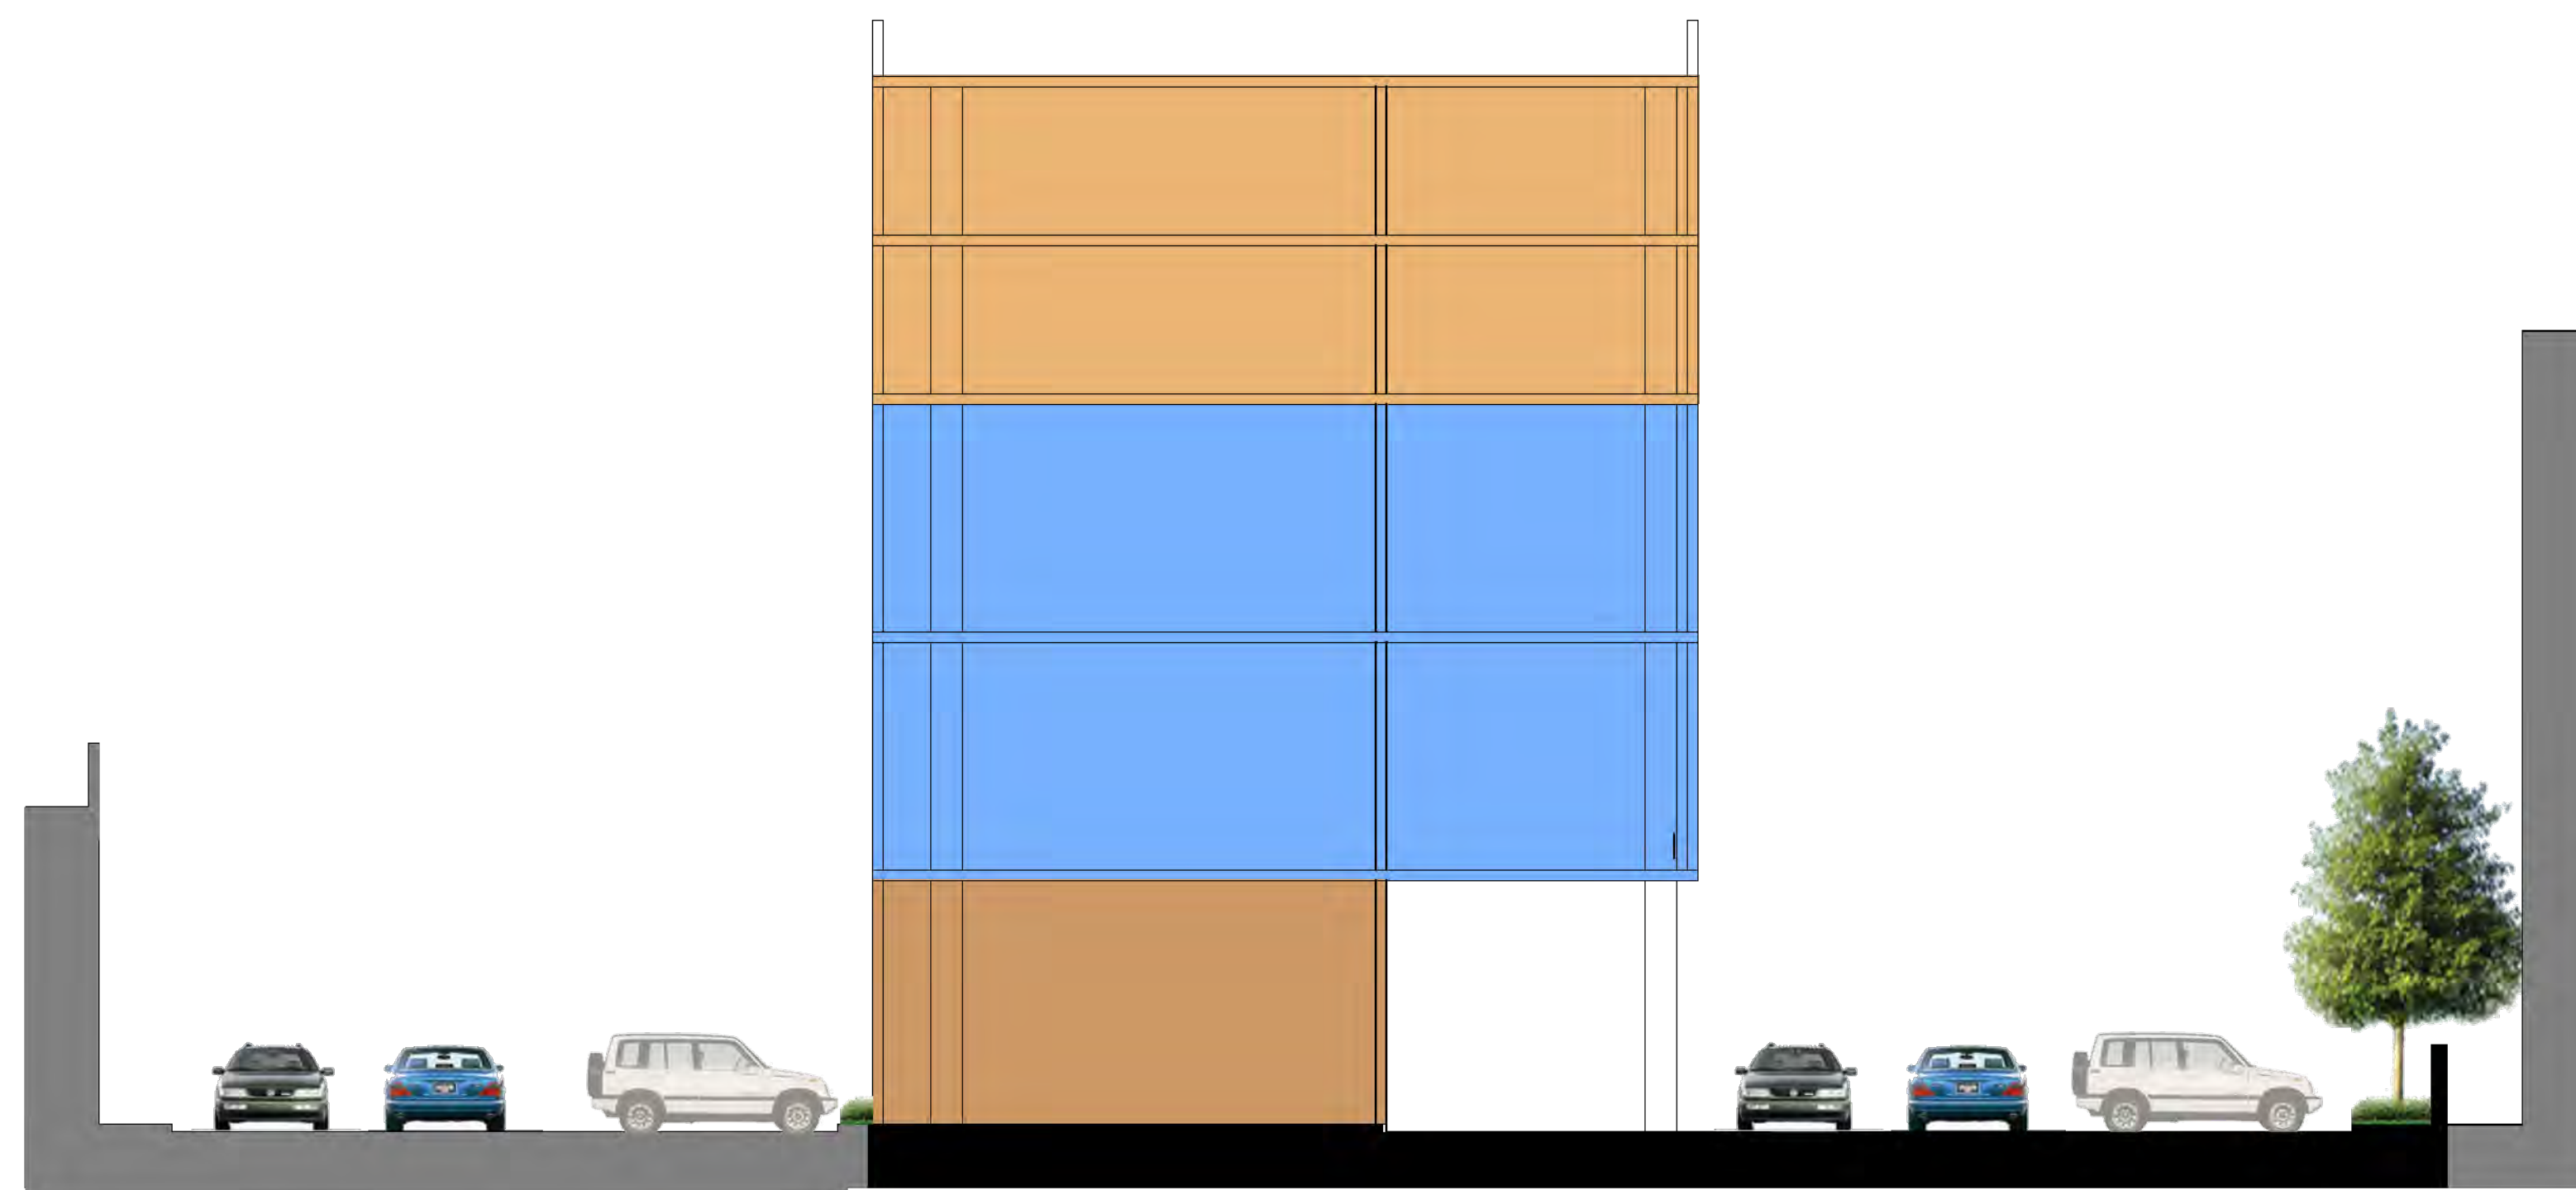

800 N ORANGE

800 N ORANGE

Level - 1

0' 5' 10' 20'

MAY 13, 2008

Baker Barrios Architects

800 N ORANGE

EAST ELEVATION

0' 5' 10' 20'

MAY 13, 2008

#060511.00
Baker
Barrios
Architects

800 N ORANGE

Concept Rendering

MAY 13, 2008

#060511.00
Baker
Barrios
Architects

Architects